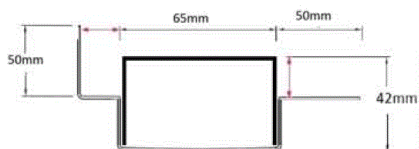

### SPECIFICATIONS + DIMENSIONS

<b>Channel Width</b>	65mm
<b>Channel Depth</b>	42mm
<b>Length(s)</b>	As Required
<b>Outlet Size</b>	DN40, DN50, DN65

Grates longer than 1500mm supplied in sections. Tile Inserts longer than 1200mm supplied in sections. Channels over 3000mm supplied in sections with joiner. +/-2mm tolerance on dimensions.