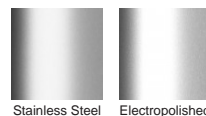

Lengths over 3000mm available on request. Please be aware that depending on the installation environment, for a pool installation or close to a surf beach, you may need to have your stainless steel grates electropolished.

Code 100MNDi20

Range 100

Grate Style MND

Category Modular Kits

Channel Material Stainless Steel

Steel Grade 316

Stormtech Modular Kits are supplied with grate and oversized channel to be cut down on site. One piece channel comes with pre punched spigot with outlet extender (kits up to 2000mm long). Oversized channel enables choice of outlet positions: centre, end or wherever preferred. Kits over 2000mm long and kits requiring multiple outlets are supplied with outlet on joiner plate. All kits are ...

STORMTECH COLOUR FINISHES

Electroplate finishes subject to natural variation with time and local environment. Factors such as pools/surf beaches may require electropolishing. Contact us for suitability.