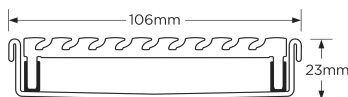

Grates longer than 1500mm supplied in sections. Tile Inserts longer than 1200mm supplied in sections. Channels over 3000mm supplied in sections with joiner. +/-2mm tolerance on dimensions.

PRODUCT APPLICATIONS

Bathroom Drainage	Hospitality Drainage
Aged / Health Care Drainage	Shower Drainage
Balcony Drainage	Multi-Residential Drainage
Commercial Drainage	Special Needs Drainage
Courtyard / Patio Drainage	Threshold Drainage
Pool and Spa Area Drainage	Suspended Slab Drainage

Copyright © Stormtech Pty Ltd. Patent 733361. Drawings not to scale, please use dimensions shown.
Downloaded 05/06/2026 (please check for updates)