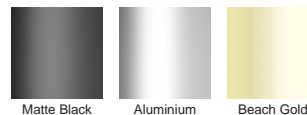

STORMTECH COLOUR FINISHES

Electroplate finishes subject to natural variation with time and local environment. Factors such as pools/surf beaches may require electropolishing. Contact us for suitability.