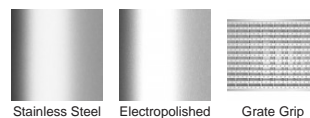

STORMTECH COLOUR FINISHES

Electroplate finishes subject to natural variation with time and local environment. Factors such as pools/surf beaches may require electropolishing. Contact us for suitability.

PRODUCT APPLICATIONS

Bathroom Drainage	Pool and Spa Area Drainage
Aged / Health Care Drainage	Hospitality Drainage
Balcony Drainage	Paved Area Drainage
Commercial Drainage	Shower Drainage
Courtyard / Patio Drainage	Multi-Residential Drainage
Driveway Drainage	Special Needs Drainage

Copyright © Stormtech Pty Ltd. Patent 733361. Drawings not to scale, please use dimensions shown. Downloaded 18/04/2026 (please check for updates)