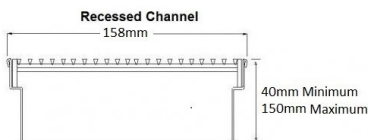

### SPECIFICATIONS + DIMENSIONS

<b>Channel Width</b>	260mm
<b>Channel Depth</b>	27mm - 260mm
<b>Length(s)</b>	As Required
<b>Outlet Size</b>	DN40, DN50, DN65, DN80, DN100

Copyright © Stormtech Pty Ltd. Patent 733361. Drawings not to scale, please use dimensions shown. Downloaded 18/04/2026 (please check for updates)

Grates longer than 1500mm supplied in sections. Tile Inserts longer than 1200mm supplied in sections. Channels over 3000mm supplied in sections with joiner. +/-2mm tolerance on dimensions.