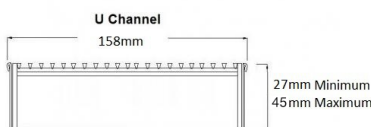

### SPECIFICATIONS + DIMENSIONS

<b>Channel Width</b>	260mm
<b>Channel Depth</b>	27mm - 260mm
<b>Length(s)</b>	As Required
<b>Outlet Size</b>	DN40, DN50, DN65, DN80, DN100

Copyright © Stormtech Pty Ltd. Patent 733361. Drawings not to scale, please use dimensions shown. Downloaded 18/04/2026 (please check for updates)

Grates longer than 1500mm supplied in sections. Tile Inserts longer than 1200mm supplied in sections. Channels over 3000mm supplied in sections with joiner. +/-2mm tolerance on dimensions.