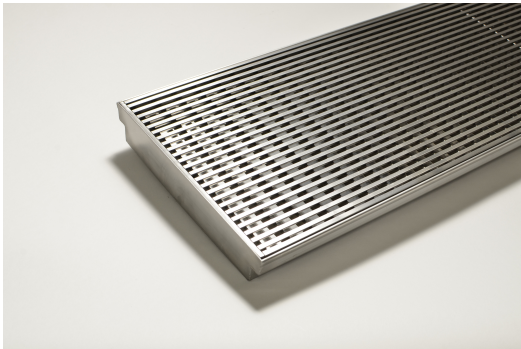

# 250Custom-304-A

## Linear Drain

304 stainless steel 250mm wide grate and custom channel depth.

Depth between 27mm and 260mm.

Available with a 5mm wire x 5mm gap and 5mm wire x 5mm gap Grate Grip slip resistant dimple finish

Suits Load Class A.

For site specific needs or unusual situations, choose from our Custom Fabrication range.

Stormtech can customise any drainage requirements to achieve maximum efficiency

**Code** 250Custom-304-A

**Range** Custom Fabrication

**Grate Style** CR

**Category** Custom Made

**Channel Material** Stainless Steel

**Steel Grade** 304