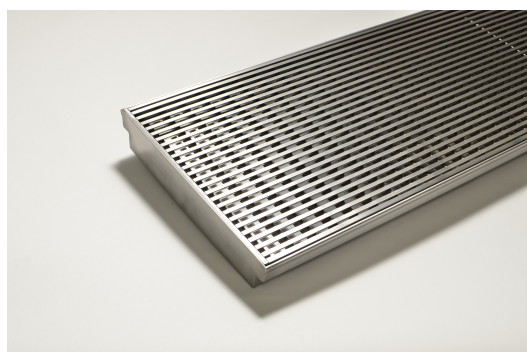

# 275Custom-316-B

## Linear Drain

316 stainless steel 275mm wide grate and custom channel depth.

Available with a 5mm wire x 5mm gap and 5mm wire x 5mm gap Grate  
Grip slip resistant dimple finish

Suits Load Class B.

For site specific needs or unusual situations, choose from our Custom Fabrication range.

Stormtech can customise any drainage requirements to achieve maximum efficiency

**Code** 275Custom-316-B

**Range** Custom Fabrication

**Grate Style** CR

**Category** Custom Made

**Channel Material** Stainless Steel