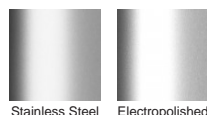

STORMTECH COLOUR FINISHES

Electroplate finishes subject to natural variation with time and local environment. Factors such as pools/surf beaches may require electropolishing. Contact us for suitability.

PRODUCT APPLICATIONS

Bathroom Drainage	Pool and Spa Area Drainage
Aged / Health Care Drainage	Hospitality Drainage
Balcony Drainage	Paved Area Drainage
Commercial Drainage	Shower Drainage
Courtyard / Patio Drainage	Multi-Residential Drainage
Driveway Drainage	Special Needs Drainage

Copyright © Stormtech Pty Ltd. Patent 733361. Drawings not to scale, please use dimensions shown.
Downloaded 06/06/2026 (please check for updates)