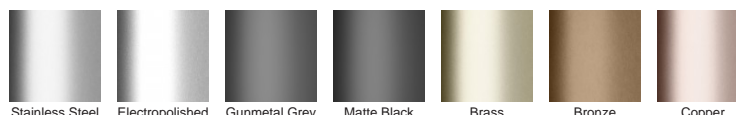

**Refer to AS3500 for outlet pipe sizes specific to your installation.**

**Code** 65ARiMTLF

**Range** 65

**Grate Style** AR

**Category** Made-to-Length

**Channel Material** Stainless Steel

**Steel Grade** 316

### STORMTECH COLOUR FINISHES

Electroplate finishes subject to natural variation with time and local environment. Factors such as pools/surf beaches may require electropolishing. Contact us for suitability.