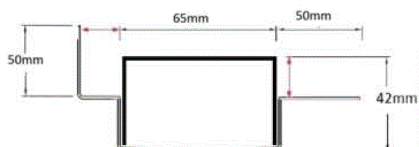

**Refer to AS3500 for outlet pipe sizes specific to your installation.**

**Code** 65ARiMTLF

**Range** 65

**Grate Style** AR

**Category** Made-to-Length

**Channel Material** Stainless Steel

**Steel Grade** 316

### SPECIFICATIONS + DIMENSIONS

<b>Channel Width</b>	65mm
<b>Channel Depth</b>	42mm
<b>Length(s)</b>	As Required
<b>Outlet Size</b>	DN40, DN50, DN65

Grates longer than 1500mm supplied in sections. Tile Inserts longer than 1200mm supplied in sections. Channels over 3000mm supplied in sections with joiner. +/-2mm tolerance on dimensions.