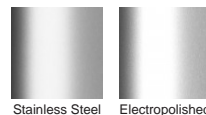

Please be aware that depending on the installation environment, for a pool installation or close to a surf beach, you may need to have your stainless steel grates electropolished.

Grates longer than 1500mm supplied in sections. Tile Inserts longer than 1200mm supplied in sections. Channels over 3000mm supplied in sections with joiner. +/-2mm tolerance on dimensions.

### STORMTECH COLOUR FINISHES

Electroplate finishes subject to natural variation with time and local environment. Factors such as pools/surf beaches may require electropolishing. Contact us for suitability.