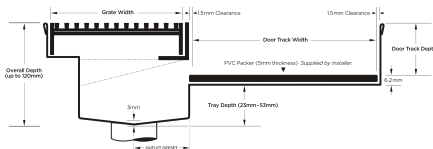

**Code** 65ARTDiS

**Range** Threshold

**Grate Style** AR

**Category** Made-to-Length

**Channel Material** Stainless Steel

**Steel Grade** 316

Allows door sills to be drained while having internal and external floor surfaces with no step down.

Please be aware that depending on the installation environment, for a pool installation or close to a surf beach, you may need to have your stainless steel grates electropolished.

Grates longer than 1500mm supplied in sections. Tile Inserts longer than 1200mm supplied in sections. Channels over 3000mm supplied in sections with joiner. +/-2mm tolerance on dimensions.

### SPECIFICATIONS + DIMENSIONS

|                      |             |
|----------------------|-------------|
| <b>Channel Width</b> | 75mm        |
| <b>Channel Depth</b> | Adjustable  |
| <b>Length(s)</b>     | As Required |
| <b>Outlet Size</b>   | N/A         |