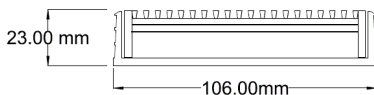

**Code** 100TRGALLBL20

**Range** 100

**Grate Style** TR

**Category** Modular Kits

**Channel Material** uPVC

**Steel Grade** 316

Grates longer than 1500mm supplied in sections. Tile Inserts longer than 1200mm supplied in sections. Channels over 3000mm supplied in sections with joiner. +/-2mm tolerance on dimensions.

### SPECIFICATIONS + DIMENSIONS

|                      |  |
|----------------------|--|
| <b>Channel Width</b> | 106mm  |
| <b>Channel Depth</b> | 23mm   |
| <b>Length(s)</b>     | 900mm 1000mm 1200mm 1500mm<br>1800mm 2000mm 2200mm 2400mm<br>2700mm 3000mm |
| <b>Outlet Size</b>   | DN40, DN50, DN80, DN100  |